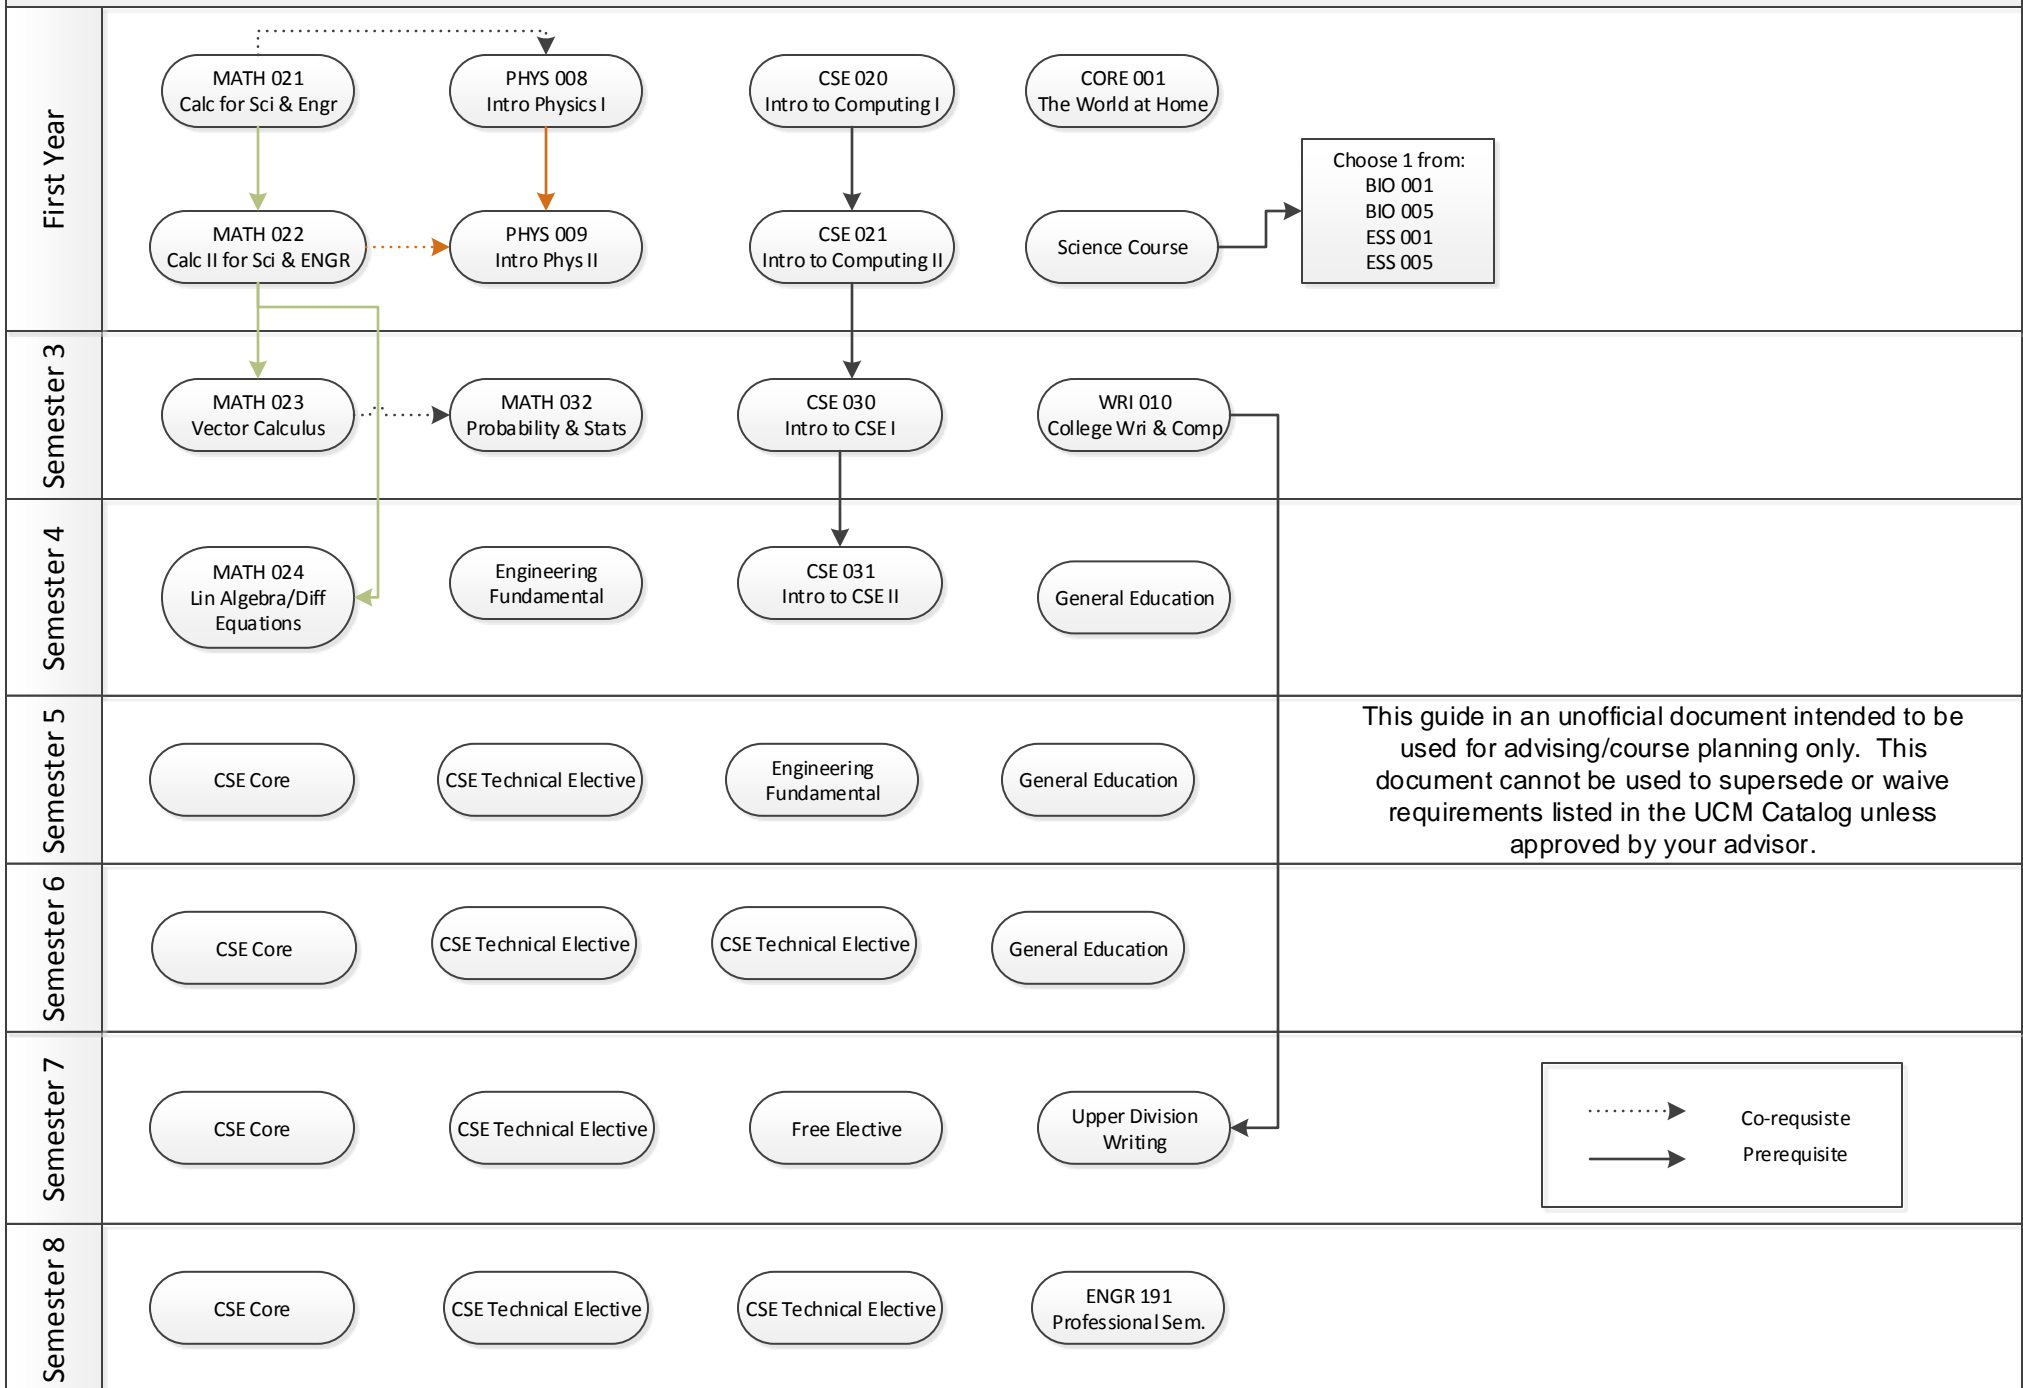

# Computer Science and Engineering – Program Map – 2015-16

This guide is an unofficial document intended to be used for advising/course planning only. This document cannot be used to supersede or waive requirements listed in the UCM Catalog unless approved by your advisor.